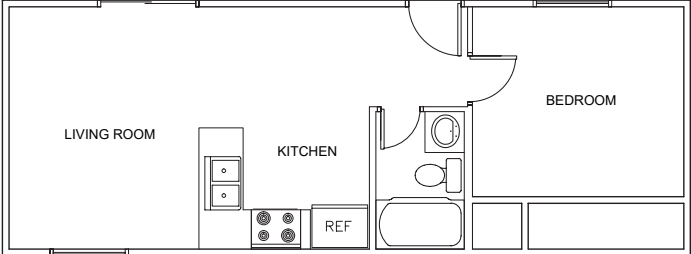

Park Models 1-8 Floor Plan

Features

- Air-conditioned
- Non-smoking
- Living/sitting area
- Kitchen w/ cookware
- Hair dryer
- Alarm clocks

Beds

- Max Occupancy: 4
- 1 Queen bed
- 1 Sofa w/ queen pullout bed

Park Model 13 Floor Plan

Features

- Air-conditioned
- Non-smoking
- Living/sitting area
- Kitchen w/ cookware
- Hair dryer
- Alarm clocks

Beds

- Max Occupancy: 6
- 2 Queen bed
- 1 Sofa w/ queen pullout bed

Cabin 9,11,12 Floor Plan

Features

- Air-conditioned
- Non-smoking
- Living/sitting area
- Kitchen w/ cookware
- Hair dryer
- Alarm clocks

Beds

- Max Occupancy: 6
- 1 Queen bed
- 2 Twin bunk beds

Cabin 10 Floor Plan