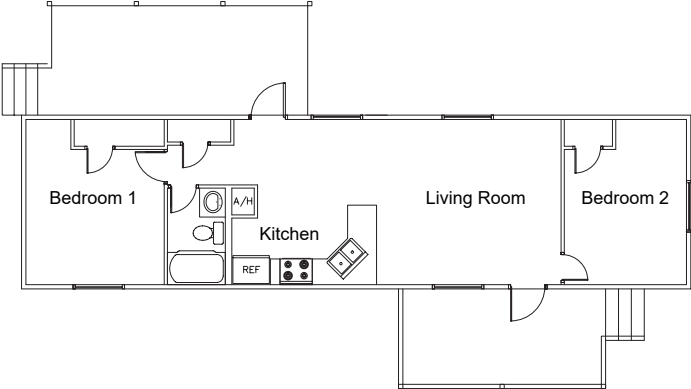

Park Models 1-8 Floor Plan

Features

- Air-conditioned
- Non-smoking
- Living/sitting area
- Kitchen w/ cookware
- Hair dryer
- Alarm clocks

Beds

- Max Occupancy: 4
- 1 Queen bed
- 1 Sofa w/ queen pullout bed

Park Model 13 Floor Plan

Features

- Air-conditioned
- Non-smoking
- Living/sitting area
- Kitchen w/ cookware
- Hair dryer
- Alarm clocks

Beds

- Max Occupancy: 6
- 2 Queen bed
- 1 Sofa w/ queen pullout bed

Cabin 9,11,12 Floor Plan

Features

- Air-conditioned
- Non-smoking
- Living/sitting area
- Kitchen w/ cookware
- Hair dryer
- Alarm clocks

Beds

- Max Occupancy: 6
- 1 Queen bed
- 2 Twin bunk beds

Cabin 10 Floor Plan