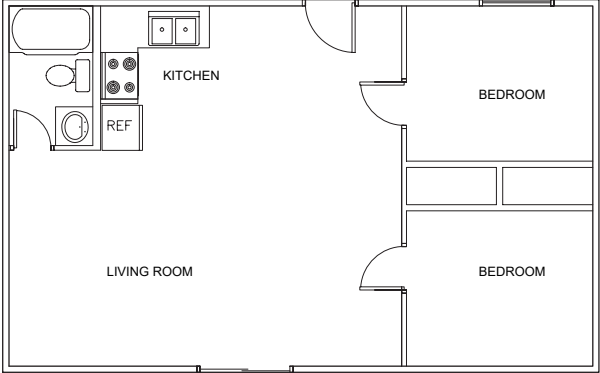

Park Models 1-8 Floor Plan

Features

- Air-conditioned
- Non-smoking
- Living/sitting area
- Kitchen w/ cookware
- Hair dryer
- Alarm clocks

Beds

- Max Occupancy: 4
- 1 Queen bed
- 1 Sofa w/ queen pullout bed

Park Model 13 Floor Plan

Features

- Air-conditioned
- Non-smoking
- Living/sitting area
- Kitchen w/ cookware
- Hair dryer
- Alarm clocks

Beds

- Max Occupancy: 6
- 2 Queen bed
- 1 Sofa w/ queen pullout bed

Cabin 9,11,12 Floor Plan

Features

- Air-conditioned
- Non-smoking
- Living/sitting area
- Kitchen w/ cookware
- Hair dryer
- Alarm clocks

Beds

- Max Occupancy: 6
- 1 Queen bed
- 2 Twin bunk beds

Cabin 10 Floor Plan