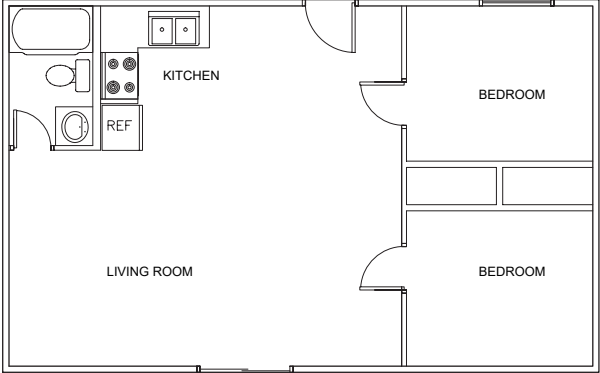

Park Models 1-8 Floor Plan

Features

- Air-conditioned
- Non-smoking
- Living/sitting area
- Kitchen w/ cookware
- Hair dryer
- Alarm clocks

Beds

- Max Occupancy: 4
- 1 Queen bed
- 1 Sofa w/ queen pullout bed

Park Model 13 Floor Plan

Features

- Air-conditioned
- Non-smoking
- Living/sitting area
- Kitchen w/ cookware
- Hair dryer
- Alarm clocks

Beds

- Max Occupancy: 6
- 2 Queen bed
- 1 Sofa w/ queen pullout bed

Cabin 9,11,12 Floor Plan

Features

- Air-conditioned
- Non-smoking
- Living/sitting area
- Kitchen w/ cookware
- Hair dryer
- Alarm clocks

Beds

- Max Occupancy: 6
- 1 Queen bed
- 2 Twin bunk beds

Cabin 10 Floor Plan

Features

- Air-conditioned
- Non-smoking
- Living/sitting area
- Kitchen w/ cookware
- Hair dryer
- Alarm clocks

Beds

- Max Occupancy: 8
- 4 Twin bunk beds