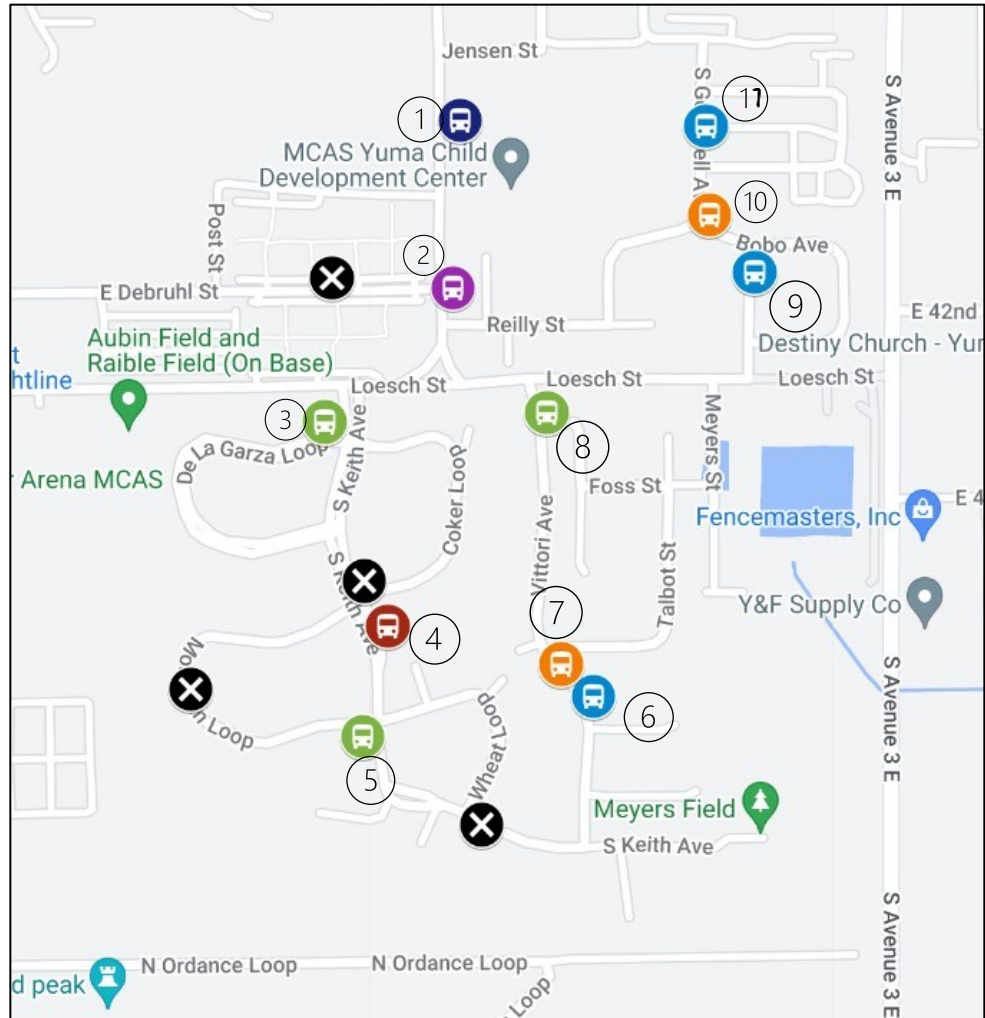

MCAS Yuma School Bus Stop Map

- Temporary signage will be in use to clearly mark all school bus stops in base housing.
- Permanent signage is pending installation.
- Some school bus stop locations have changed.
- All black circles with “X” indicate a stop that is no longer in use.

MCAS Yuma School Liaison Program